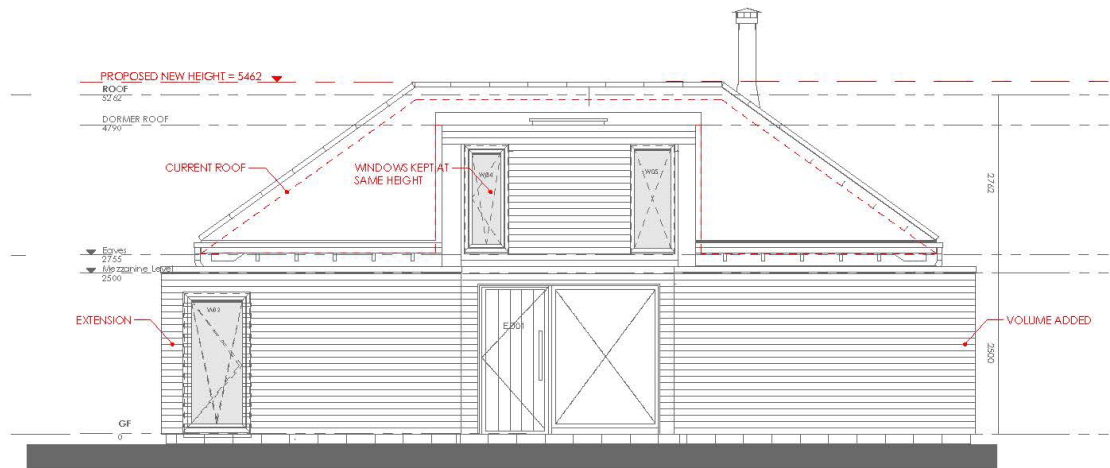

THE LAKES

— GULLWING
CABINS

GULLWING —CABINS

The Lakes by YOO is delighted to announce the launch of our 3-bedroom 'Gullwing Cabins', fully serviced by our concierge and security teams. These larger cabins are an exceptional lifestyle investment.

There are now 180 homes on the 850-acre estate, 25 of which currently sit within our rental pool. Average rents are £4,500 per week with average occupancy in excess of 30% (before owner use).

The interiors of the cabins offer a charming and cosy interior designed by the YOO studio. Each offers a charming yet cosy feel with unique hand-picked pieces and vintage finds from artisans. The spacious and luxurious 'Gullwing Cabins' are being launched to satisfy the ever-increasing demand for the holiday 'live and let' market, making it the perfect holiday home or investment opportunity in the Cotswolds countryside.