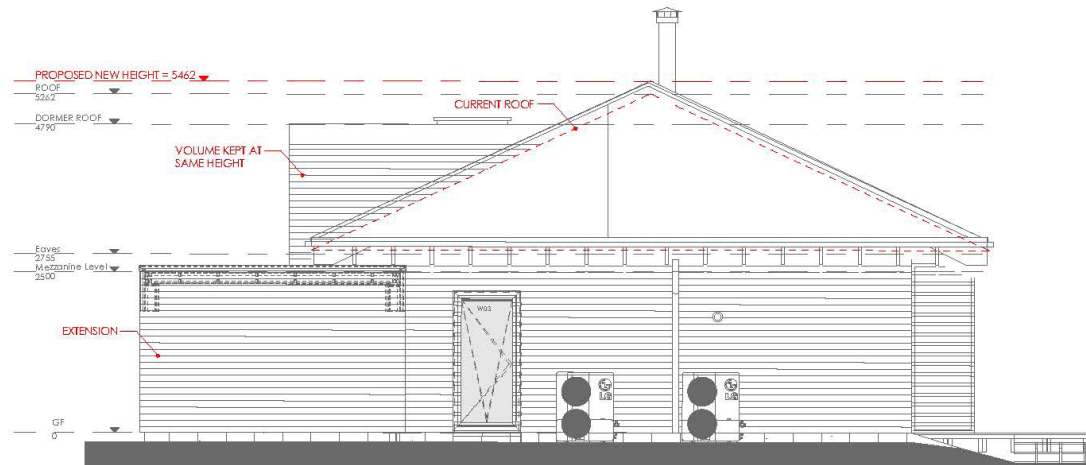

There are now 180 homes on the 850-acre estate, 25 of which currently sit within our rental pool. Average rents are £4,500 per week with average occupancy in excess of 30% (before owner use).

The interiors of the cabins offer a charming and cosy interior designed by the YOO studio. Each offers a charming yet cosy feel with unique hand-picked pieces and vintage finds from artisans. The spacious and luxurious 'Gullwing Cabins' are being launched to satisfy the ever-increasing demand for the holiday 'live and let' market, making it the perfect holiday home or investment opportunity in the Cotswolds countryside.