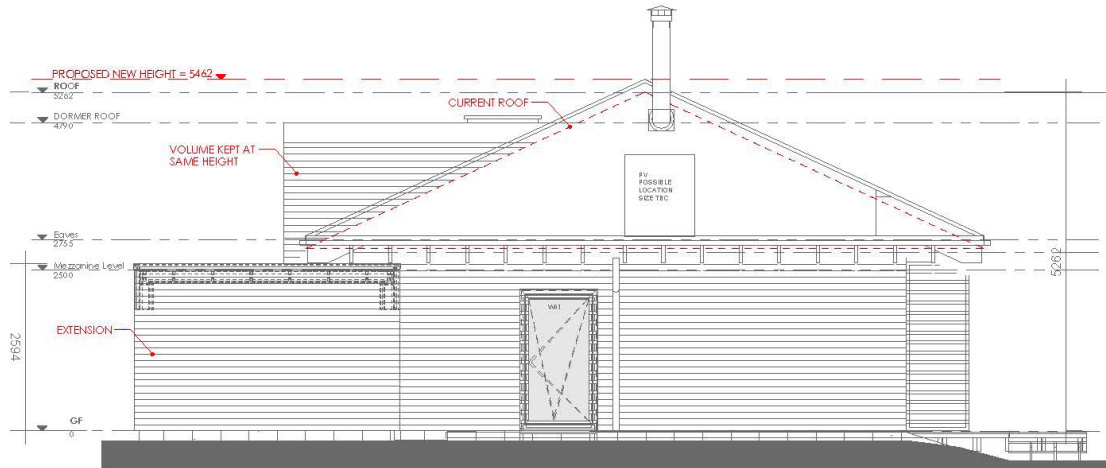

There are now 180 homes on the 850-acre estate, 25 of which currently sit within our rental pool. Average rents are £4,500 per week with average occupancy in excess of 30% (before owner use).

The interiors of the cabins offer a charming and cosy interior designed by the YOO studio. Each offers a charming yet cosy feel with unique hand-picked pieces and vintage finds from artisans. The spacious and luxurious 'Gullwing Cabins' are being launched to satisfy the ever-increasing demand for the holiday 'live and let' market, making it the perfect holiday home or investment opportunity in the Cotswolds countryside.